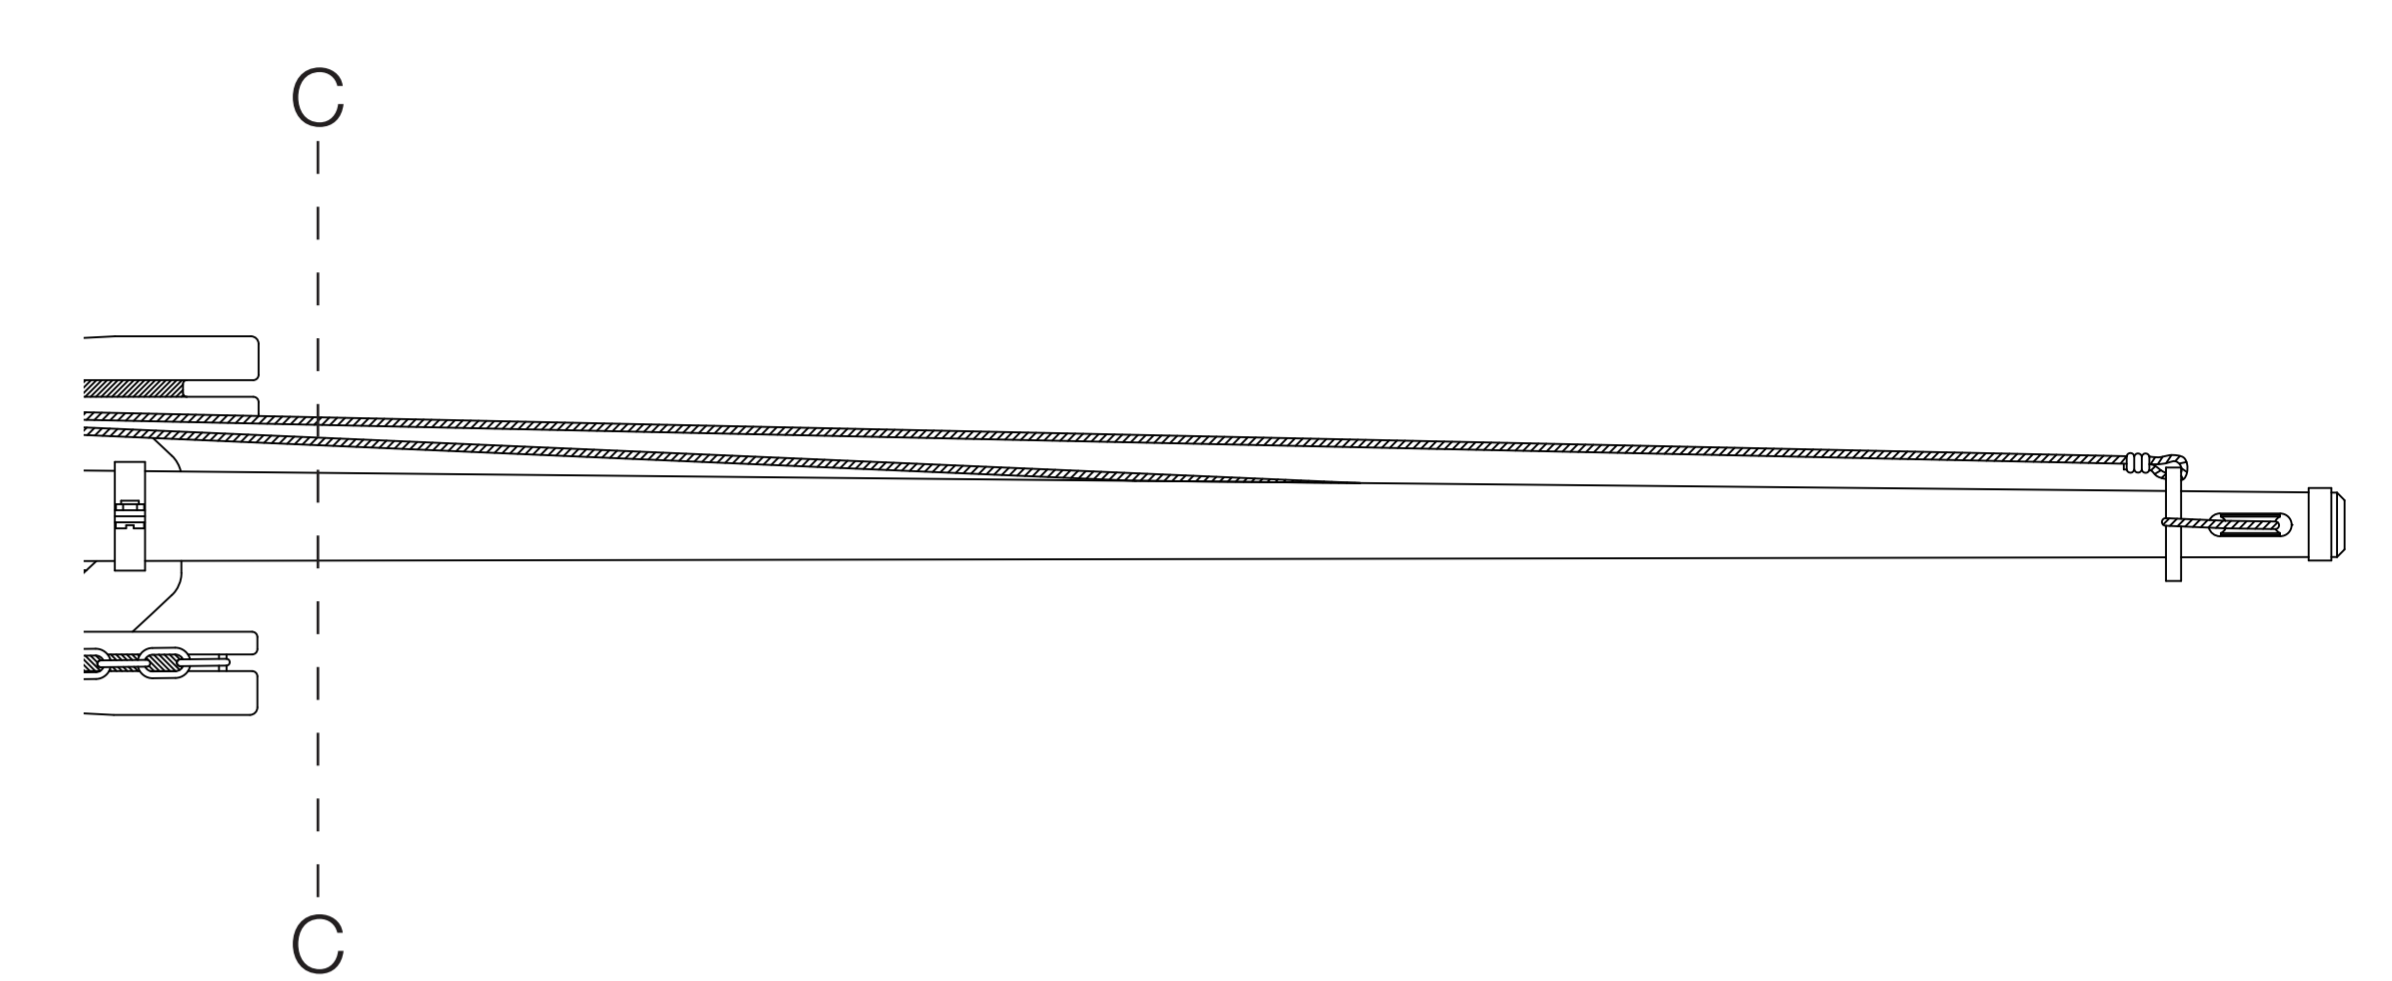

A

A

B

B

COLIN ARCHER
OSLO

COLIN ARCHER ⊕

Drawn by:	Kent Billing	Billing Boats - Denmark
Date:	11.09.17.	
Scale:	Colin Archer „728,, General Drawing 1	Drawing no.
1:15		50-50062-1

Copyright protected

Drawn by:	Kent Billing	Billing Boats - Denmark
Date:	11.09.17.	
Scale:	Colin Archer „728,, General Drawing 1	Drawing no.
1:15		50-50062-1

Copyright protected ©

⊕ COLIN ARCHER

Drawn by:	Kent Billing	Billing Boats - Denmark
Date:	11.09.17.	
Scale:	Colin Archer „728,, <i>General Drawing 2</i>	Drawing no.
1:15		50-50062-2

RS
N^o1

Copyright protected ©

Drawn by:	Kent Billing	Billing Boats - Denmark
Date:	11.09.17.	
Colin Archer „728,, Sail Drawing		Drawing no.
		50-50062-3